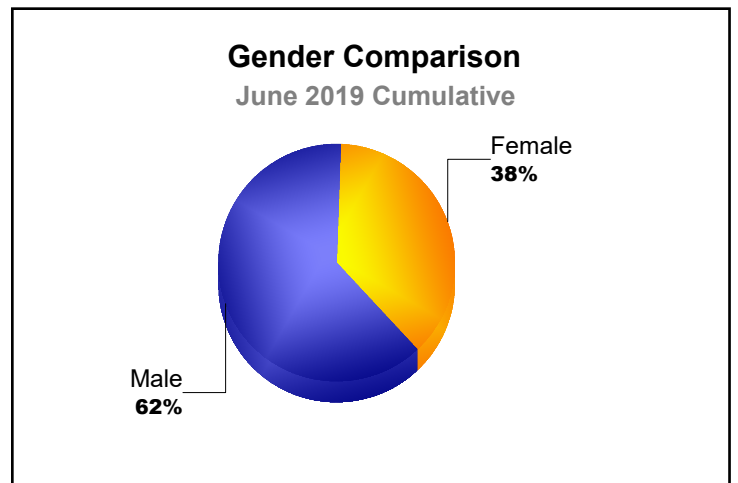

Year	New Clubs	Dropped Clubs	Gain/Loss Clubs	New Members	Charter Members	Reinstate Members	Transfer Members	Total Member Added	Total Members Dropped	Gain/Loss Members
2014-2015	21	0	21	399	705	5	3	1112	-115	997
2015-2016	5	0	5	400	163	11	15	589	-718	-129
2016-2017	9	-1	8	593	373	5	4	975	-200	775
2017-2018	5	-1	4	395	168	8	14	585	-895	-310
2018-2019	0	-1	-1	225	5	4	10	244	-304	-60
<b>Average</b>	<b>8</b>	<b>-1</b>	<b>7</b>	<b>402</b>	<b>283</b>	<b>7</b>	<b>9</b>	<b>701</b>	<b>-446</b>	<b>255</b>