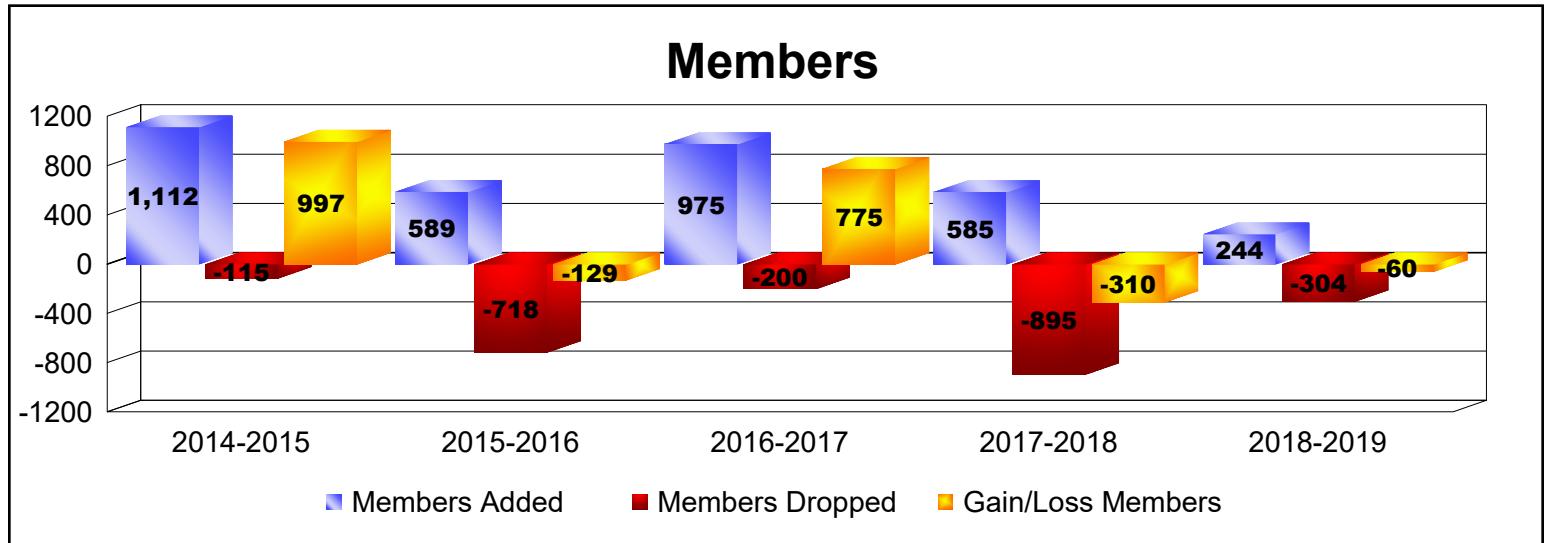

Year	New Clubs	Dropped Clubs	Gain/Loss Clubs	New Members	Charter Members	Reinstate Members	Transfer Members	Total Member Added	Total Members Dropped	Gain/Loss Members
2014-2015	21	0	21	399	705	5	3	1112	-115	997
2015-2016	5	0	5	400	163	11	15	589	-718	-129
2016-2017	9	-1	8	593	373	5	4	975	-200	775
2017-2018	5	-1	4	395	168	8	14	585	-895	-310
2018-2019	0	-1	-1	225	5	4	10	244	-304	-60
<b>Average</b>	<b>8</b>	<b>-1</b>	<b>7</b>	<b>402</b>	<b>283</b>	<b>7</b>	<b>9</b>	<b>701</b>	<b>-446</b>	<b>255</b>

Year	New Clubs	Dropped Clubs	Gain/ Loss Clubs	New Members	Charter Members	Reinstate Members	Transfer Members	Total Member Added	Total Members Dropped	Gain/ Loss Members
2014-2015	2	-1	1	19	50	0	0	69	-38	31
2015-2016	0	-3	-3	0	0	0	0	0	-76	-76
<b>Average</b>	<b>1</b>	<b>-2</b>	<b>-1</b>	<b>10</b>	<b>25</b>	<b>0</b>	<b>0</b>	<b>35</b>	<b>-57</b>	<b>-23</b>