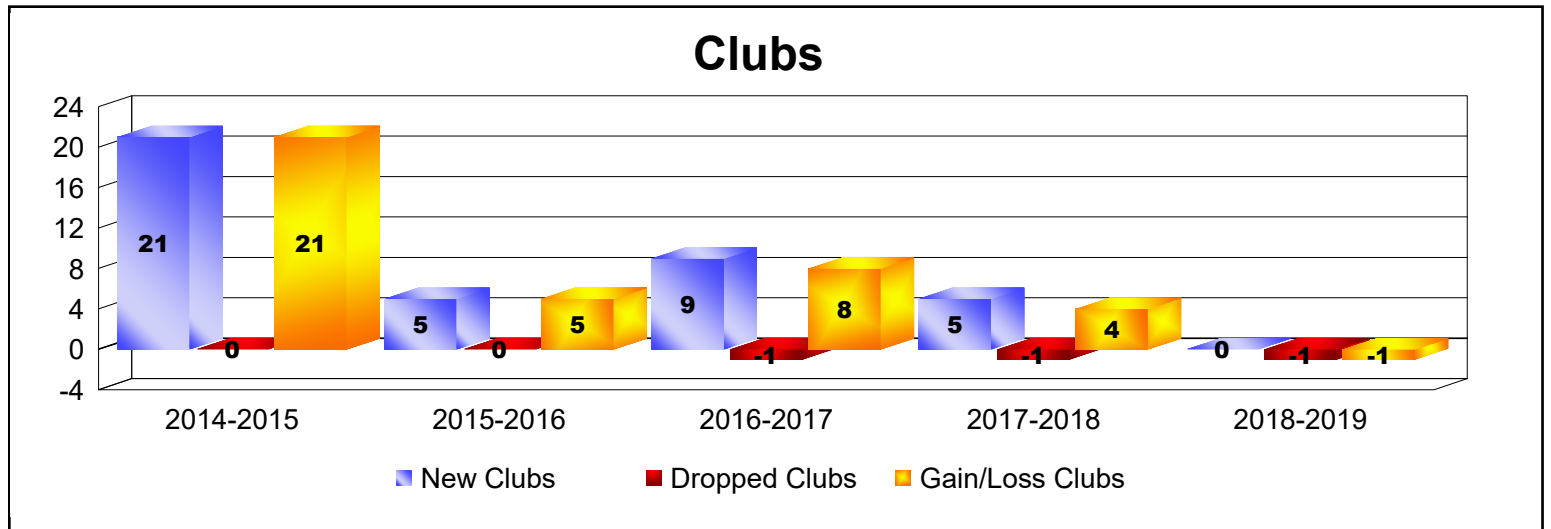

Year	New Clubs	Dropped Clubs	Gain/Loss Clubs	New Members	Charter Members	Reinstate Members	Transfer Members	Total Member Added	Total Members Dropped	Gain/Loss Members
2014-2015	21	0	21	399	705	5	3	1112	-115	997
2015-2016	5	0	5	400	163	11	15	589	-718	-129
2016-2017	9	-1	8	593	373	5	4	975	-200	775
2017-2018	5	-1	4	395	168	8	14	585	-895	-310
2018-2019	0	-1	-1	225	5	4	10	244	-304	-60
<b>Average</b>	<b>8</b>	<b>-1</b>	<b>7</b>	<b>402</b>	<b>283</b>	<b>7</b>	<b>9</b>	<b>701</b>	<b>-446</b>	<b>255</b>

Year	New Clubs	Dropped Clubs	Gain/ Loss Clubs	New Members	Charter Members	Reinstate Members	Transfer Members	Total Member Added	Total Members Dropped	Gain/ Loss Members
2014-2015	2	-1	1	19	50	0	0	69	-38	31
2015-2016	0	-3	-3	0	0	0	0	0	-76	-76
<b>Average</b>	<b>1</b>	<b>-2</b>	<b>-1</b>	<b>10</b>	<b>25</b>	<b>0</b>	<b>0</b>	<b>35</b>	<b>-57</b>	<b>-23</b>