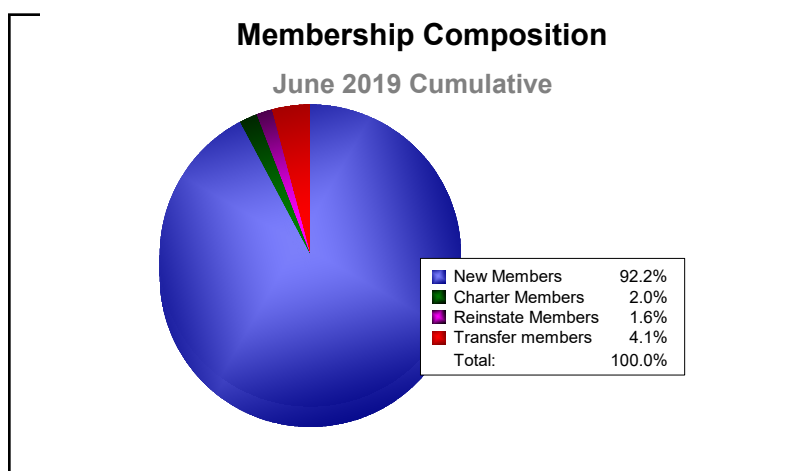

Year	New Clubs	Dropped Clubs	Gain/Loss Clubs	New Members	Charter Members	Reinstate Members	Transfer Members	Total Member Added	Total Members Dropped	Gain/Loss Members
2014-2015	21	0	21	399	705	5	3	1112	-115	997
2015-2016	5	0	5	400	163	11	15	589	-718	-129
2016-2017	9	-1	8	593	373	5	4	975	-200	775
2017-2018	5	-1	4	395	168	8	14	585	-895	-310
2018-2019	0	-1	-1	225	5	4	10	244	-304	-60
<b>Average</b>	<b>8</b>	<b>-1</b>	<b>7</b>	<b>402</b>	<b>283</b>	<b>7</b>	<b>9</b>	<b>701</b>	<b>-446</b>	<b>255</b>